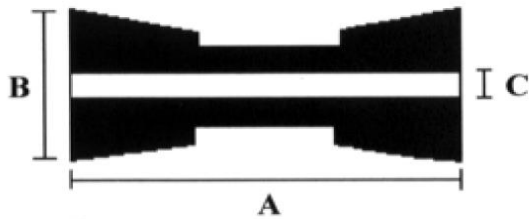

BOAT ROLLER - TAPERED

A = Length
B = Outside Diameter
C = Inside Diameter
Material = Natural Rubber
Dimension = mm

NAME	A	B	C
5" TAPERED	122	72	16
6" TAPERED	162	60	16
8" TAPERED	205	75	19