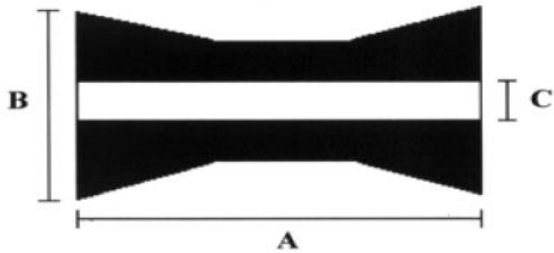

BOAT ROLLER - WIDE VEE

A = Length
 B = Outside Diameter
 C = Inside Diameter
 Material = Natural Rubber
 Dimension = mm

NAME	A	B	C
6" WIDE VEE	154	92	16